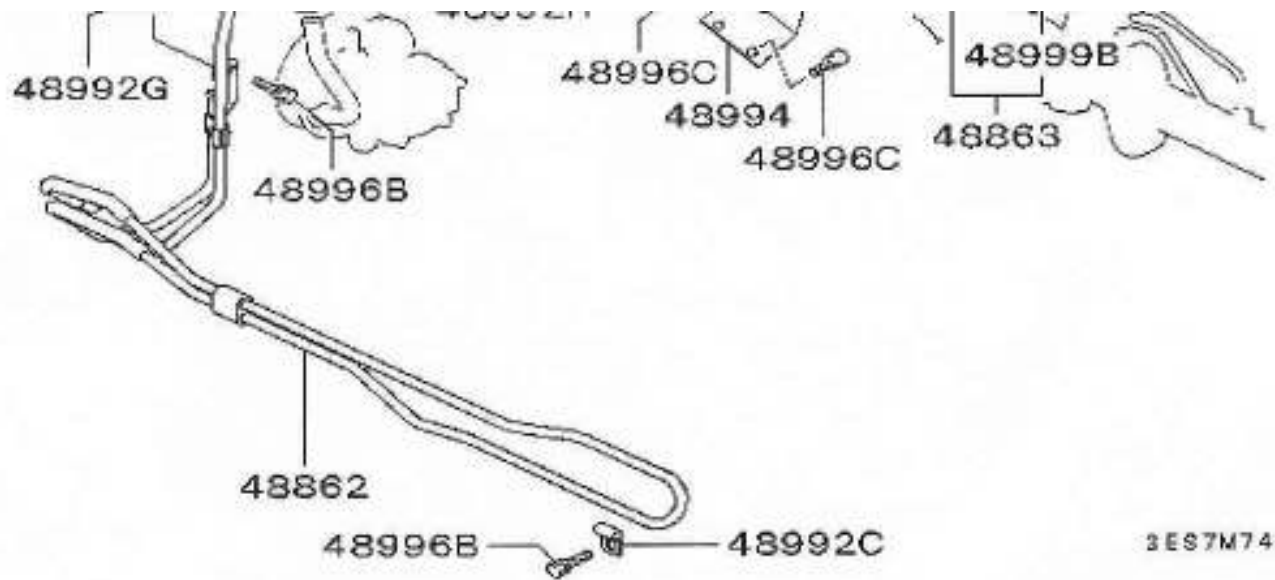

EVO 4

EVO 5

3ES7N71

3ES7M74

**EVO 6**

Nr	Część	Cena netto zł	Cena brutto zł
45127A	COLUMN ASSY, STEERING	966,82	1 179,52
45136	COVER, STEERING COLUMN DASH PANEL	64,45	78,63
45142	COVER STEERING, COLUMN LWR	56,52	68,96
45143	COVER STEERING, COLUMN UPR	41,15	50,21
46023	BELLOWS, STEERING GEAR	66,93	81,66
46036	BRACKET STEERING	20,33	24,80
46072D	CUSHION, STEERING GEAR	152,11	185,58
46504A	STEERING GEAR BOX ASSY	5 864,41	7 154,58
47310A	END ASSY, STEERING TIE ROD	177,00	215,94
47342	TIEROD STEERING	223,61	272,80
48856AB	TUBE ASSY, P/S OIL FEED	200,80	244,98
48856AC	TUBE ASSY, P/S OIL FEED	200,80	244,98
10040	BELT, ALTERNATOR & OTHERS	244,63	298,45
14300	TENSIONER, ALERNATOR DRIVE BELT AUTO	367,39	448,22
48013C	BRACKET, P/S OIL PUMP	33,71	41,13
48013D	BRACKET, P/S OIL PUMP	23,80	29,03
48055A	OIL PUMP ASSY, P/S	2 761,62	3 369,18
48821Q	PULLEY, P/S OIL PUMP IDLER	186,42	227,43
48035	HOSE, P/S OIL PUMP	93,21	113,72
48826	HOSE P/S OIL	718,91	877,08
48827B	HOSE, P/S OIL RETURN	58,01	70,77
48827D	HOSE, P/S OIL RETURN	43,13	52,62
48861B	TUBE P/S OIL RETURN	88,25	107,67
48862	TUBE, P/S OIL COOLER	315,33	384,70
48863	TUBE P/S OIL PRESS	72,39	88,31
48994	BRACKET, P/S OIL LINE	105,11	128,23