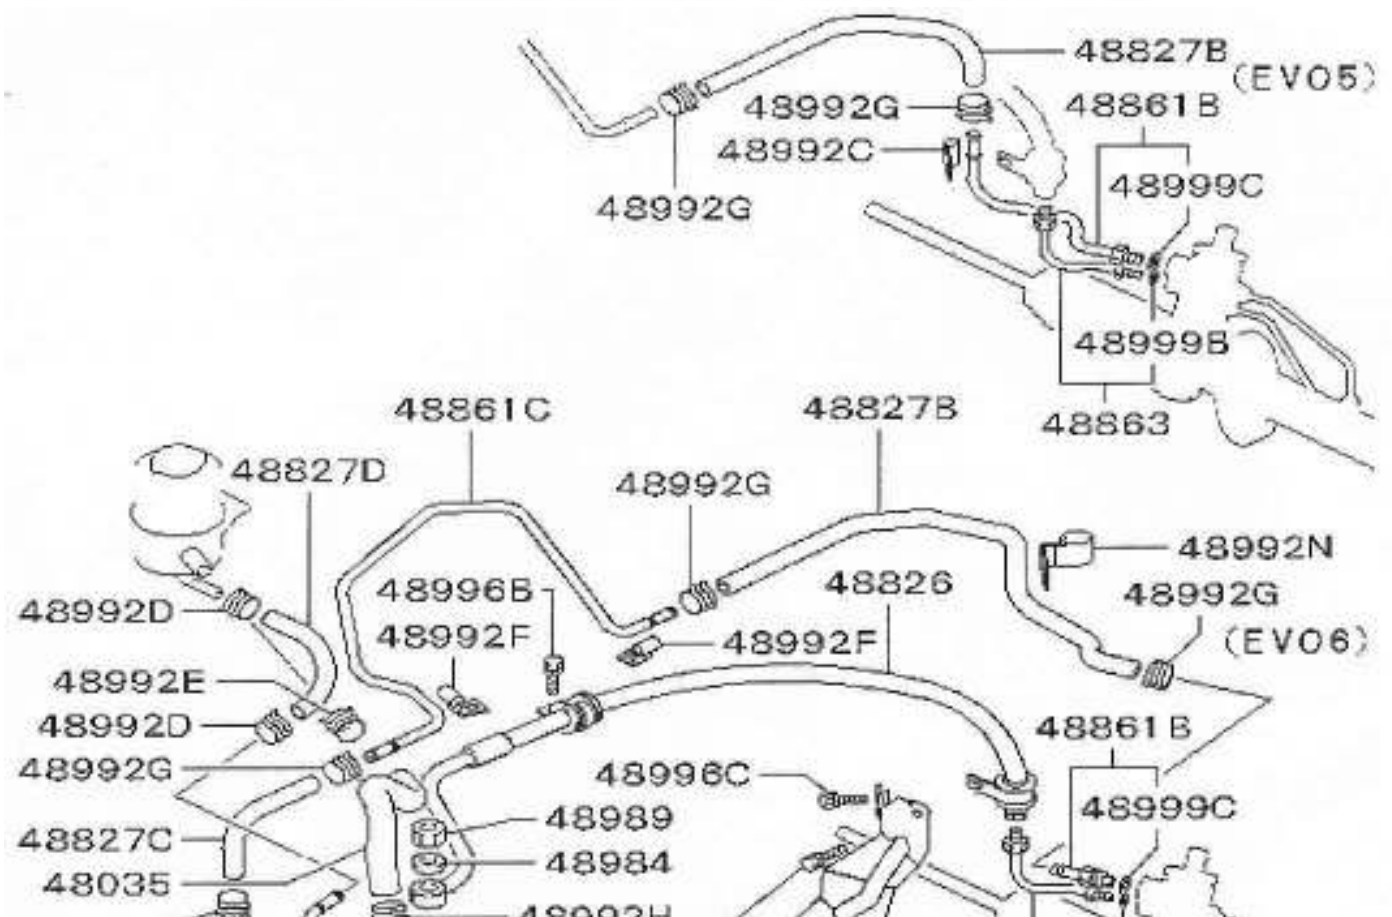

EVO 4

EVO 5

3ES7N71

3ES7M74

**EVO 6**

Nr	Część	Cena netto zł	Cena brutto zł
45127A	COLUMN ASSY, STEERING	966,82	1 179,52
45136	COVER, STEERING COLUMN DASH PANEL	64,45	78,63
45142	COVER STEERING, COLUMN LWR	56,52	68,96
45143	COVER STEERING, COLUMN UPR	41,15	50,21
46023	BELLOWS, STEERING GEAR	66,93	81,66
46036	BRACKET STEERING	20,33	24,80
46072D	CUSHION, STEERING GEAR	152,11	185,58
46504A	STEERING GEAR BOX ASSY	5 864,41	7 154,58
47310A	END ASSY, STEERING TIE ROD	177,00	215,94
47342	TIEROD STEERING	223,61	272,80
48856AB	TUBE ASSY, P/S OIL FEED	200,80	244,98
48856AC	TUBE ASSY, P/S OIL FEED	200,80	244,98
10040	BELT, ALTERNATOR & OTHERS	244,63	298,45
14300	TENSIONER, ALERNATOR DRIVE BELT AUTO	367,39	448,22
48013C	BRACKET, P/S OIL PUMP	33,71	41,13
48013D	BRACKET, P/S OIL PUMP	23,80	29,03
48055A	OIL PUMP ASSY, P/S	2 761,62	3 369,18
48821Q	PULLEY, P/S OIL PUMP IDLER	186,42	227,43
48035	HOSE, P/S OIL PUMP	93,21	113,72
48826	HOSE P/S OIL	718,91	877,08
48827B	HOSE, P/S OIL RETURN	58,01	70,77
48827D	HOSE, P/S OIL RETURN	43,13	52,62
48861B	TUBE P/S OIL RETURN	88,25	107,67
48862	TUBE, P/S OIL COOLER	315,33	384,70
48863	TUBE P/S OIL PRESS	72,39	88,31
48994	BRACKET, P/S OIL LINE	105,11	128,23