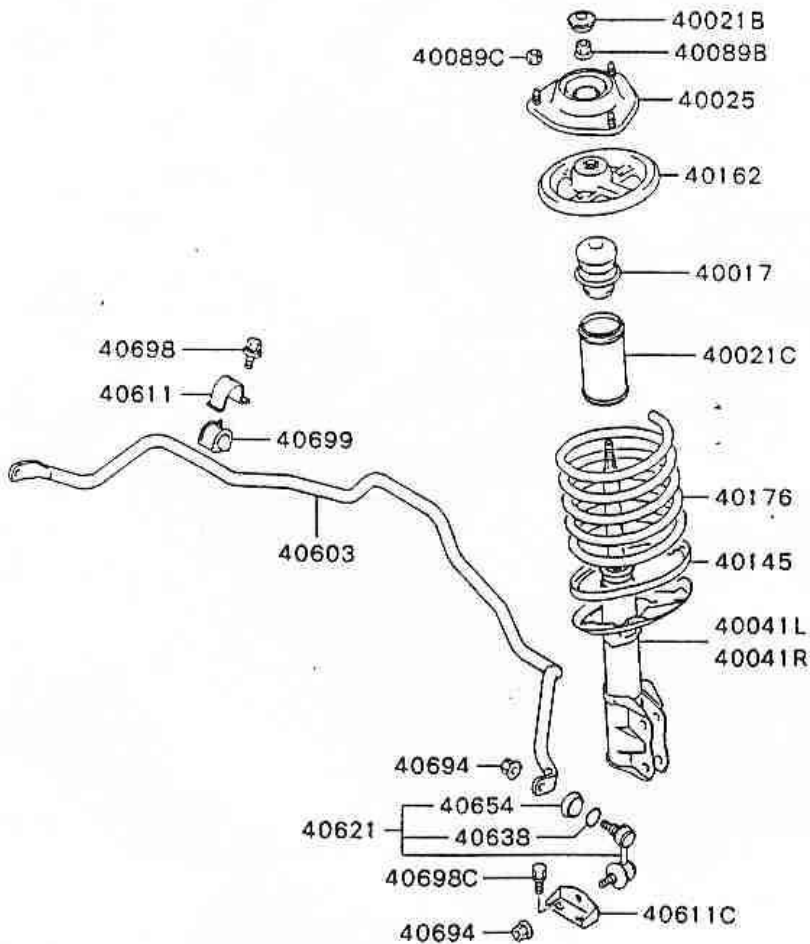

**EVO 5**

3EPIJ70

Nr	Część	Cena netto zł	Cena brutto zł
32158	MEMBER FRONT AXLE	915,15	1 116,49
32161	BRACKET, FRONT CROSS MEMBER	156,18	190,54
32162	CROSSMEMBER, FR AXLE NR 1 LHD	2 107,16	2 570,74
40311	BRACKET, FRONT LOWER ARM	169,56	206,87
40320AL	FRONT LOWER ARM LH	709,00	864,98
40320AR	FRONT LOWER ARM RH	709,00	864,98
40399	FRONT LOWER ARM BUSH	212,95	259,80
40399L	BUSHING, FRONT SUSP SWR ARM, LH	66,93	81,66
40399R	BUSHING, FRONT SUSP SWR ARM, RH	66,93	81,66
A03	FRONT LOWER ARM BUSH HS 90	101,39	123,70
40025	FRONT STRUT INSULATOR	240,81	293,79
40603	FRONT ANTIROLBAR	383,26	467,57
40611	FRONT ARB BRACKET	13,88	16,94
40611C	BRACKET, FR SUSP STABILIZER BAR	22,81	27,82

40621L	LINK KIT, FR STABILIZER, LH	165,00	201,30
40621R	LINK KIT, FR STABILIZER RH	165,00	201,30
40699	FRONT STABILIZER BUSHING	88,75	108,27