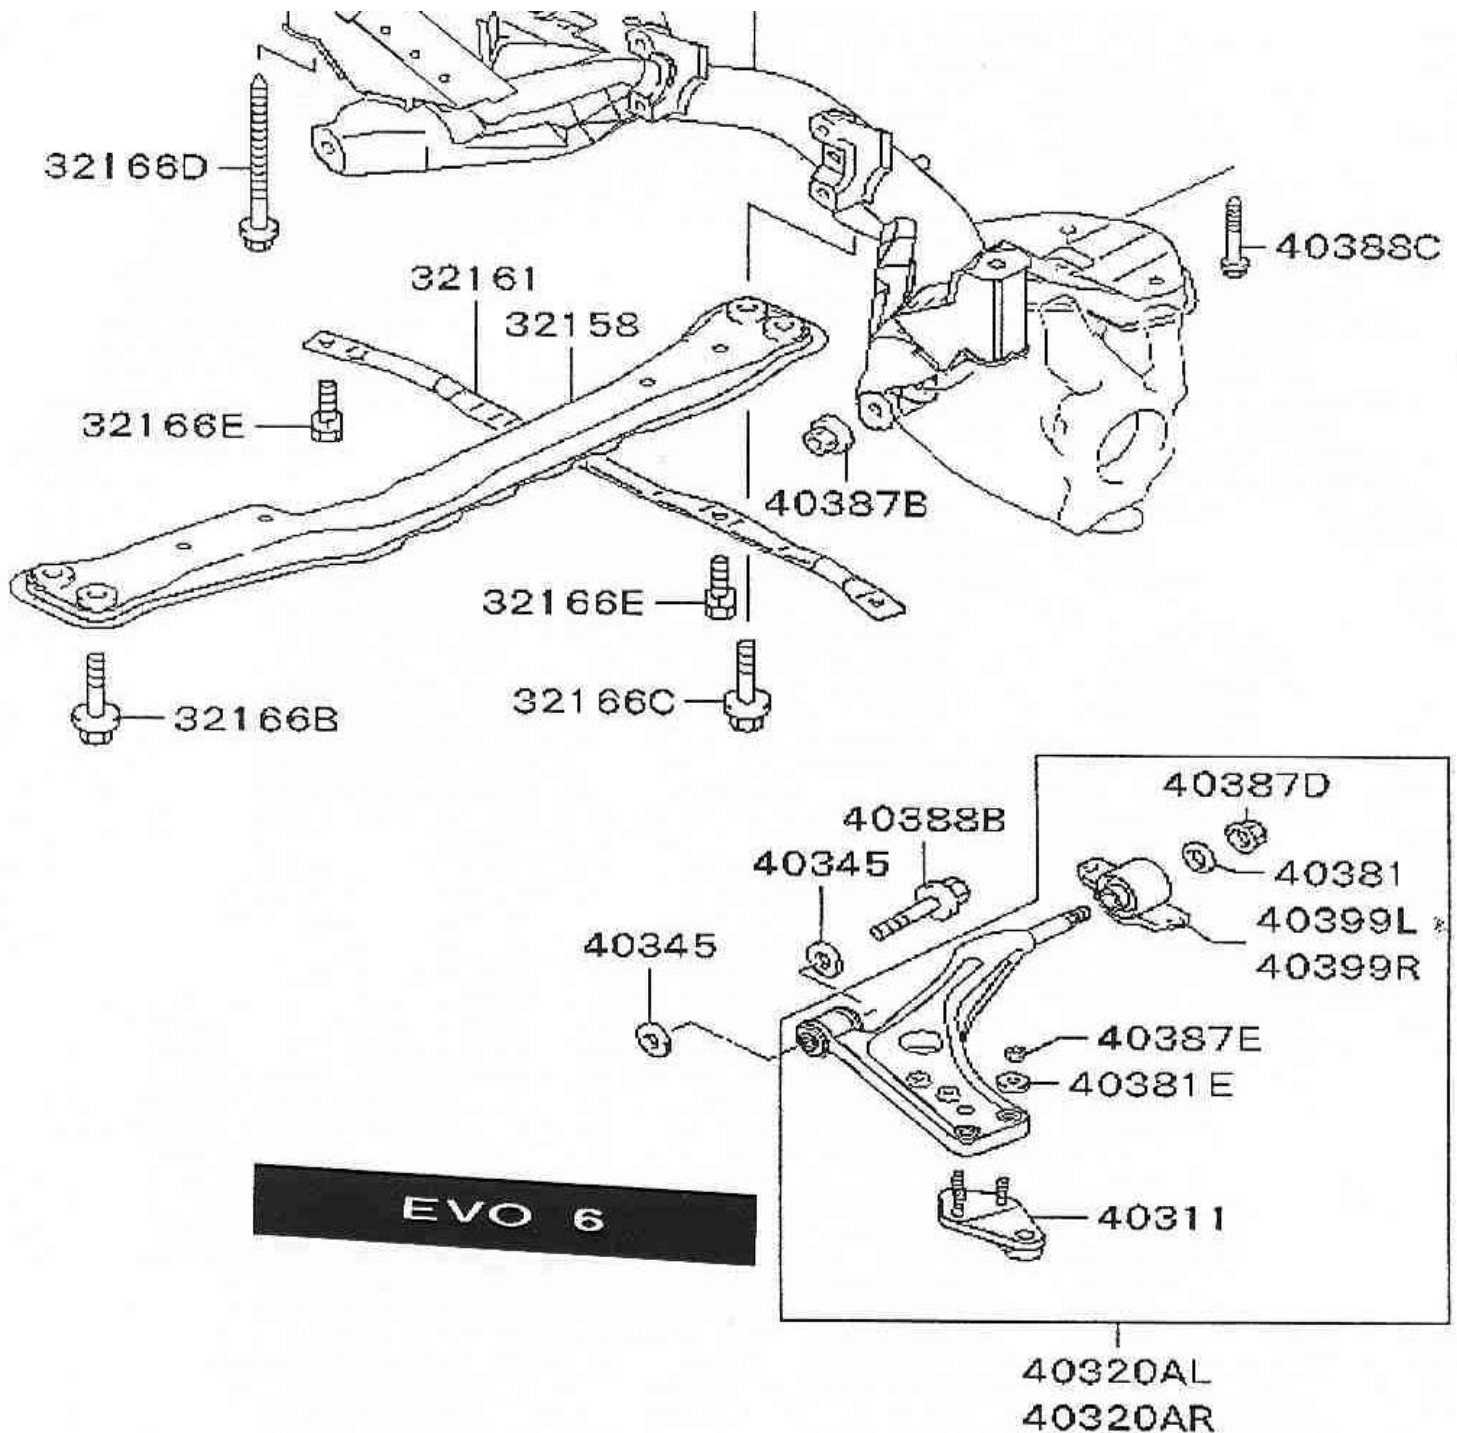

**EVO 5**

3EPIJ70

Nr	Część	Cena netto zł	Cena brutto zł
32158	MEMBER FRONT AXLE	915,15	1 116,49
32161	BRACKET, FRONT CROSS MEMBER	156,18	190,54
32162	CROSSMEMBER, FR AXLE NR 1 LHD	2 107,16	2 570,74
40311	BRACKET, FRONT LOWER ARM	169,56	206,87
40320AL	FRONT LOWER ARM LH	709,00	864,98
40320AR	FRONT LOWER ARM RH	709,00	864,98
40399	FRONT LOWER ARM BUSH	212,95	259,80
40399L	BUSHING, FRONT SUSP SWR ARM, LH	66,93	81,66
40399R	BUSHING, FRONT SUSP SWR ARM, RH	66,93	81,66
A03	FRONT LOWER ARM BUSH HS 90	101,39	123,70
40025	FRONT STRUT INSULATOR	240,81	293,79
40603	FRONT ANTIROLBAR	383,26	467,57
40611	FRONT ARB BRACKET	13,88	16,94
40611C	BRACKET, FR SUSP STABILIZER BAR	22,81	27,82

40621L	LINK KIT, FR STABILIZER, LH	165,00	201,30
40621R	LINK KIT, FR STABILIZER RH	165,00	201,30
40699	FRONT STABILIZER BUSHING	88,75	108,27